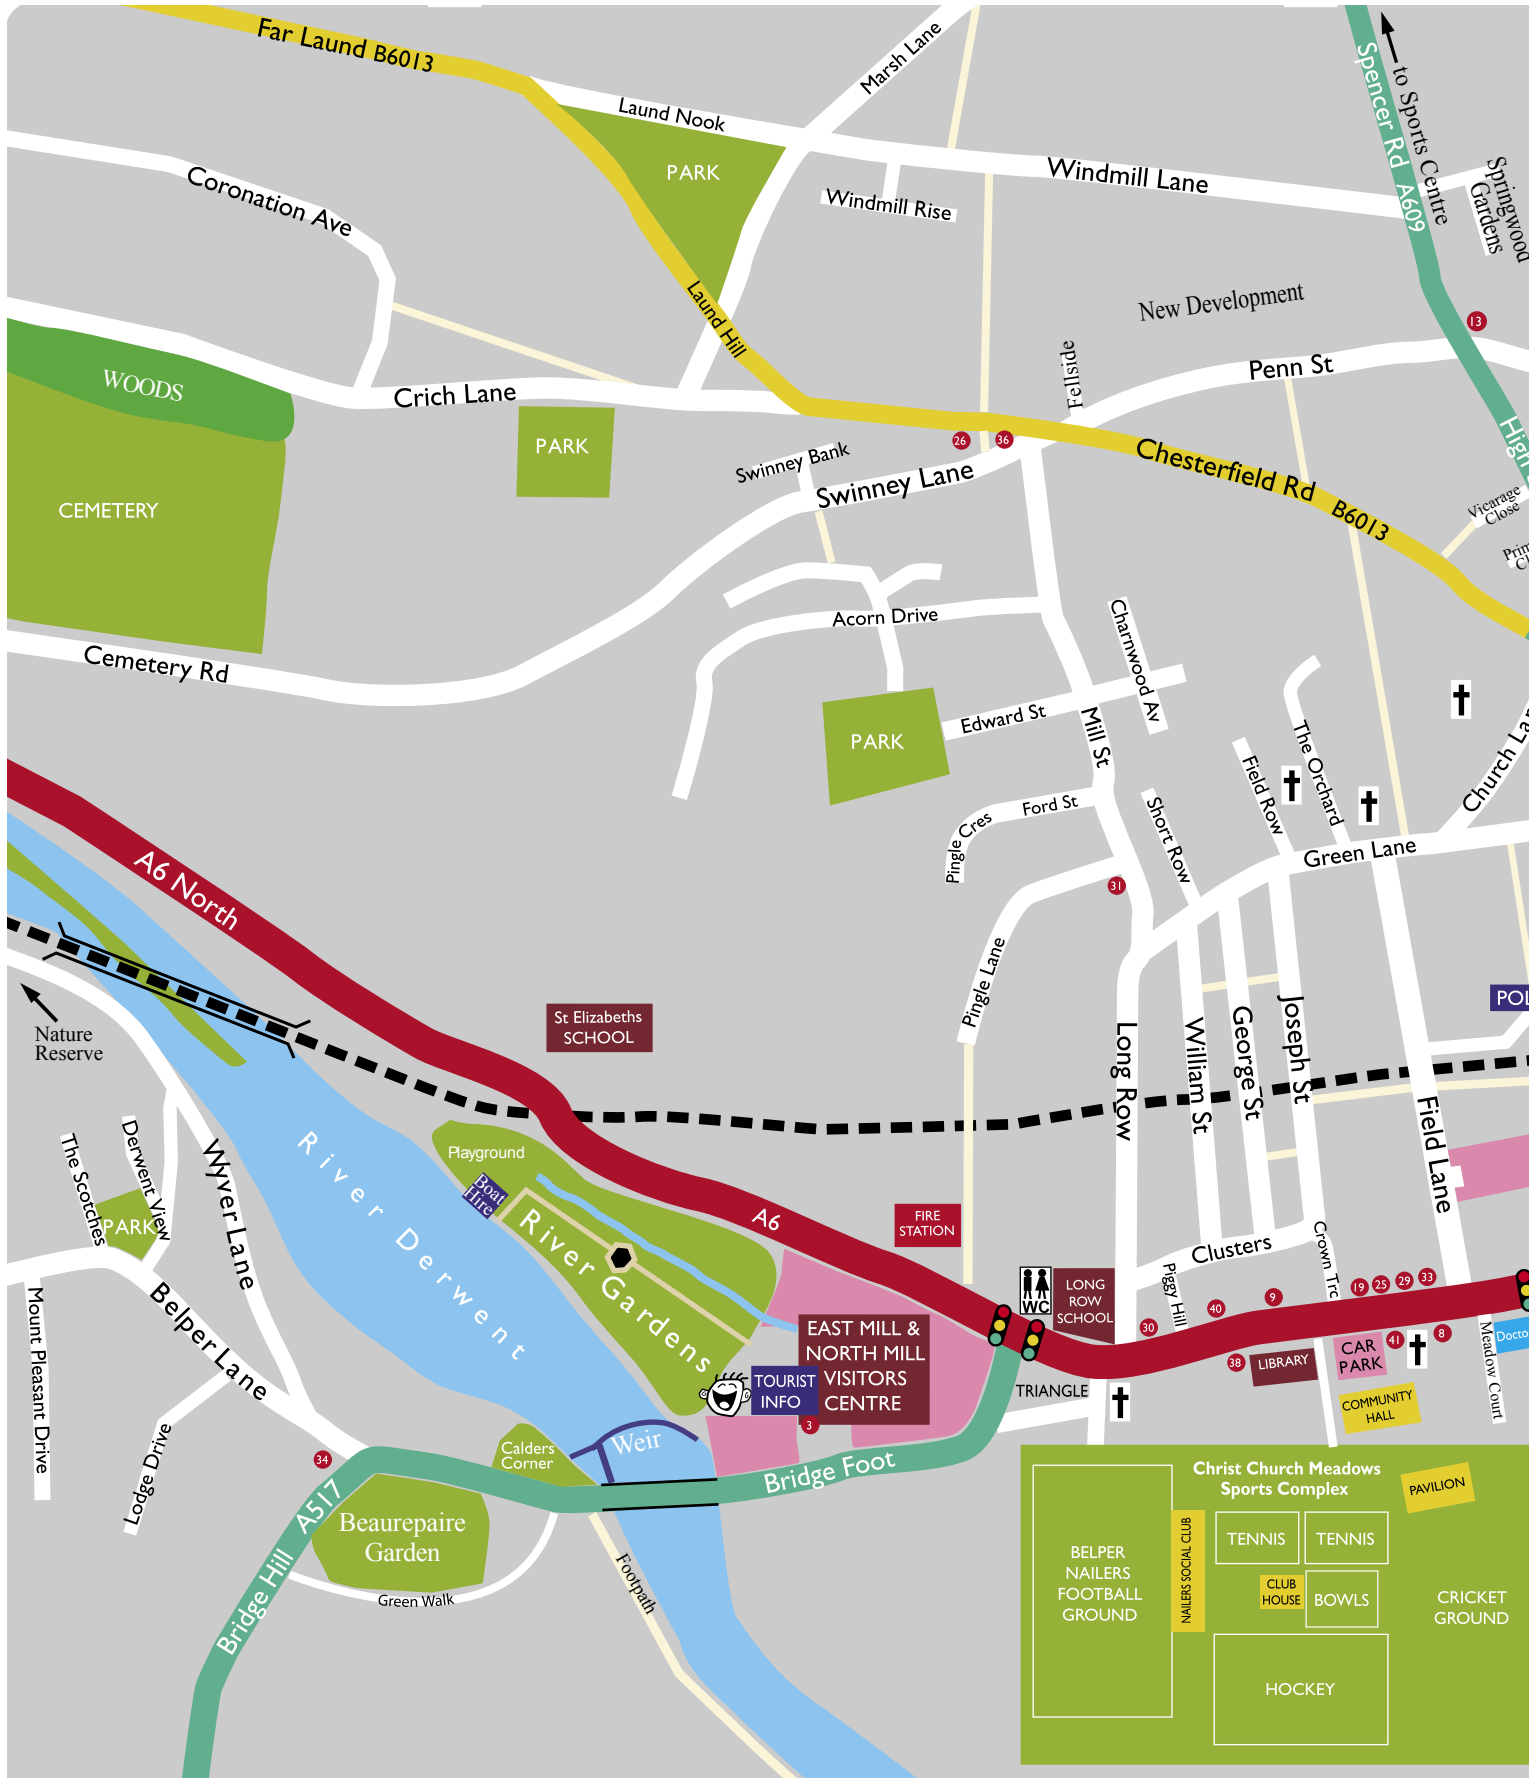

Belper Map

PUBLIC HOUSES, RESTAURANTS & TAKEAWAYS

- | | |
|----------------------------|---------------------------|
| 1 Belper Pizza | 21 McDonalds |
| 2 Bengal Blues | 22 Mings Court |
| 3 Big Buddha | 23 Nags Head |
| 4 Black Swan | 24 Oriental Villa |
| 5 Continental Food Bar | 25 Papa's Pizzas |
| 6 Cross Keys | 26 Queenshead |
| 7 Bus Stop Café & Takeaway | 27 Railway Hotel |
| 8 Duke of Devonshire | 28 Railway Tearooms |
| 9 Elaichia Bangladeshi | 29 Riflemans Arms |
| 10 King Street Fish Bar | 30 River Garden Cantonese |
| 11 Fresh Bite | 31 Royal Oak |
| 12 George's Tradition | 32 Scrumptious |
| 13 The Grapes | 33 Taj of Belper |
| 14 Fresh Ground | 34 Talbot Hotel |
| 15 Harveys | 35 Tavern |
| 16 HJS Sandwich | 36 Thorn Tree |
| 17 Imperial Vaults | 37 Poppadoms & Pickles |
| 18 Lion Hotel | 38 George & Dragon |
| 19 Lord Nelson | 39 White Swan |
| 20 Marahaja Tandoori | 40 Xtreme Sandwiches |
| | 41 Belper Fish Bar |
| | 42 Red |
| | 43 Fresh |